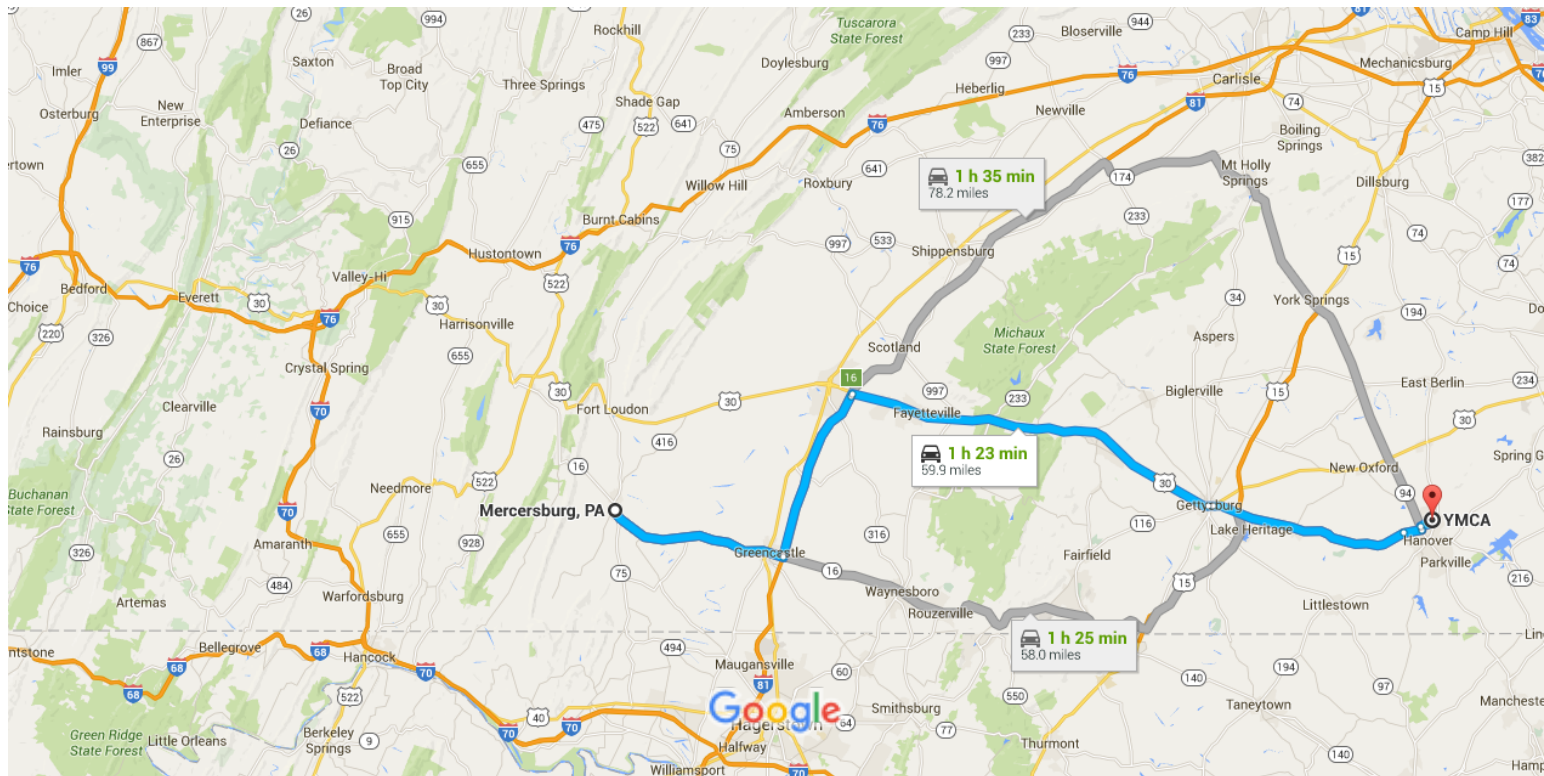

Mercersburg, PA to YMCA, George Street, Hanover, PA

Drive 59.9 miles, 1 h 23 min

Map data ©2016 Google 5 mi

Mercersburg, PA

Get on I-81 N in Antrim Township from PA-16 E/Buchanan Trail W

- ↑ 1. Head north toward E Seminary St 17 min (11.4 mi)

- ↶ 2. Turn left onto E Seminary St 125 ft

- ↶ 3. Turn left at the 1st cross street onto PA-16 E/Buchanan Trail W/S Main St 226 ft
i Continue to follow PA-16 E/Buchanan Trail W 11.2 mi

- ⤴ 4. Turn left to merge onto I-81 N toward Chambersburg 0.2 mi

Follow I-81 N and US-30 E to PA-116 E/Hanover St in Gettysburg

- ⤴ 5. Merge onto I-81 N 44 min (34.1 mi)

- 10.5 mi

- ↗ 6. Take exit 16 for US-30/Lincoln Way 0.2 mi
- ↗ 7. Turn right onto US-30 E/Lincoln Hwy (signs for Gettysburg) 23.2 mi
i Continue to follow US-30 E
- 📍 8. At the traffic circle, continue straight onto York St 0.3 mi

Continue on PA-116 E. Drive to George St in Hanover

25 min (14.4 mi)

- ↑ 9. Continue straight onto PA-116 E/Hanover St 12.1 mi
i Continue to follow PA-116 E
- ↑ 10. Continue onto W Elm Ave 1.1 mi
- ↶ 11. Turn left onto Carlisle St 0.2 mi
- ↗ 12. Turn right at the 1st cross street onto Clearview Rd 0.7 mi
- ↗ 13. Turn right onto Grant Dr 0.1 mi
- ↶ 14. Turn left onto George St 0.2 mi