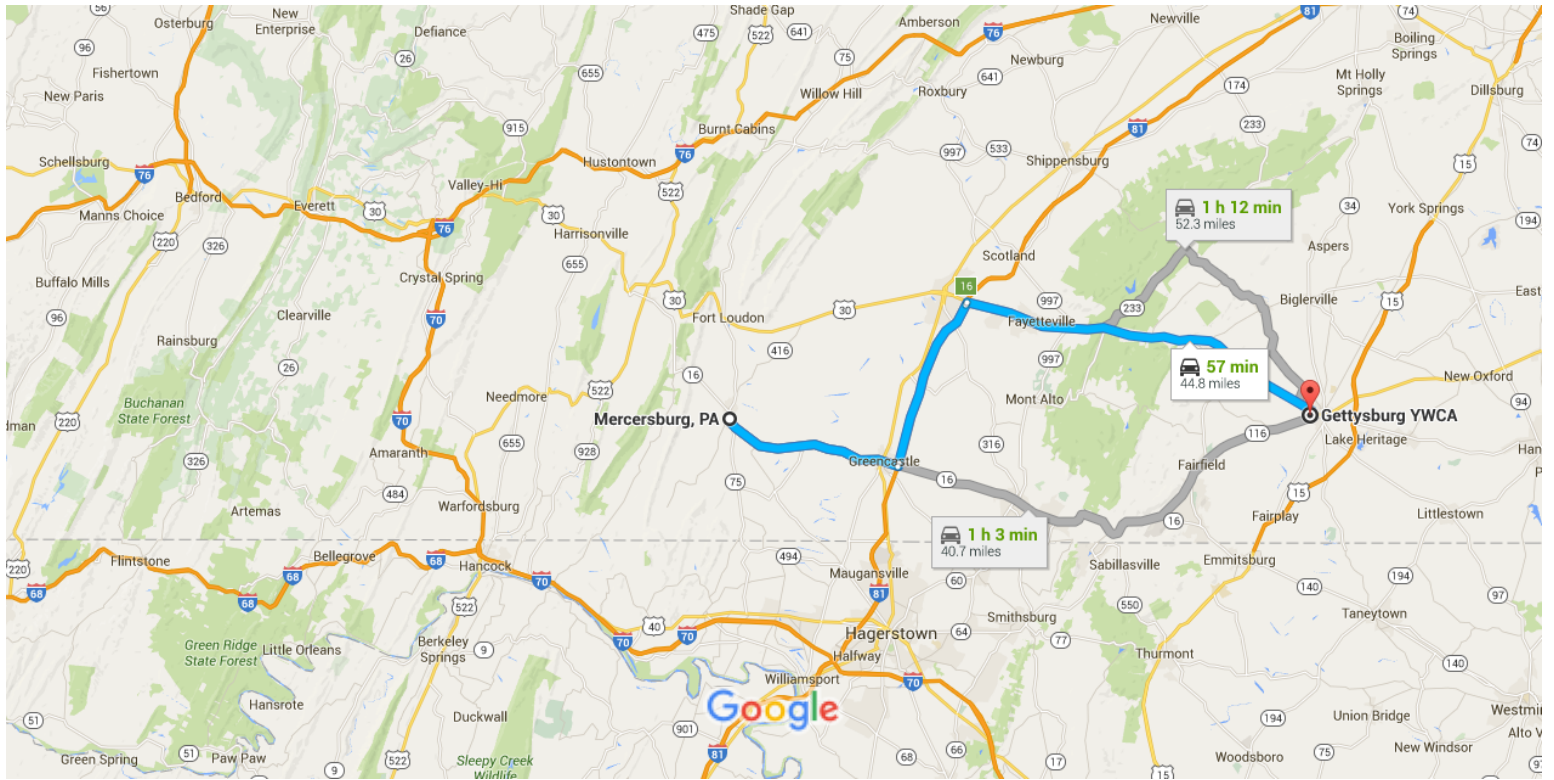

Mercersburg, PA to Gettysburg YWCA

Drive 44.8 miles, 57 min

Map data ©2016 Google 5 mi

Mercersburg, PA

Get on I-81 N in Antrim Township from PA-16 E/Buchanan Trail W

- ↑ 1. Head north toward E Seminary St
17 min (11.4 mi)

- ↶ 2. Turn left onto E Seminary St
125 ft

- ↶ 3. Turn left at the 1st cross street onto PA-16 E/Buchanan Trail W/S Main St
226 ft

 - [Continue to follow PA-16 E/Buchanan Trail W](#)

- ⤴ 4. Turn left to merge onto I-81 N toward Chambersburg
11.2 mi

- ⤴ 5. Turn left to merge onto I-81 N toward Chambersburg
0.2 mi

Take US-30 E to Seminary Ridge in Gettysburg

- ⤴ 5. Merge onto I-81 N
40 min (33.1 mi)

- ⤴ 6. Take exit 16 for US 30 E/ Seminary Ridge
10.5 mi

-  6. Take exit 16 for US-30/Lincoln way 0.2 mi

-  7. Turn right onto US-30 E/Lincoln Hwy (signs for Gettysburg)
 Continue to follow US-30 E 22.4 mi

Continue on Seminary Ridge to your destination in Gettysburg