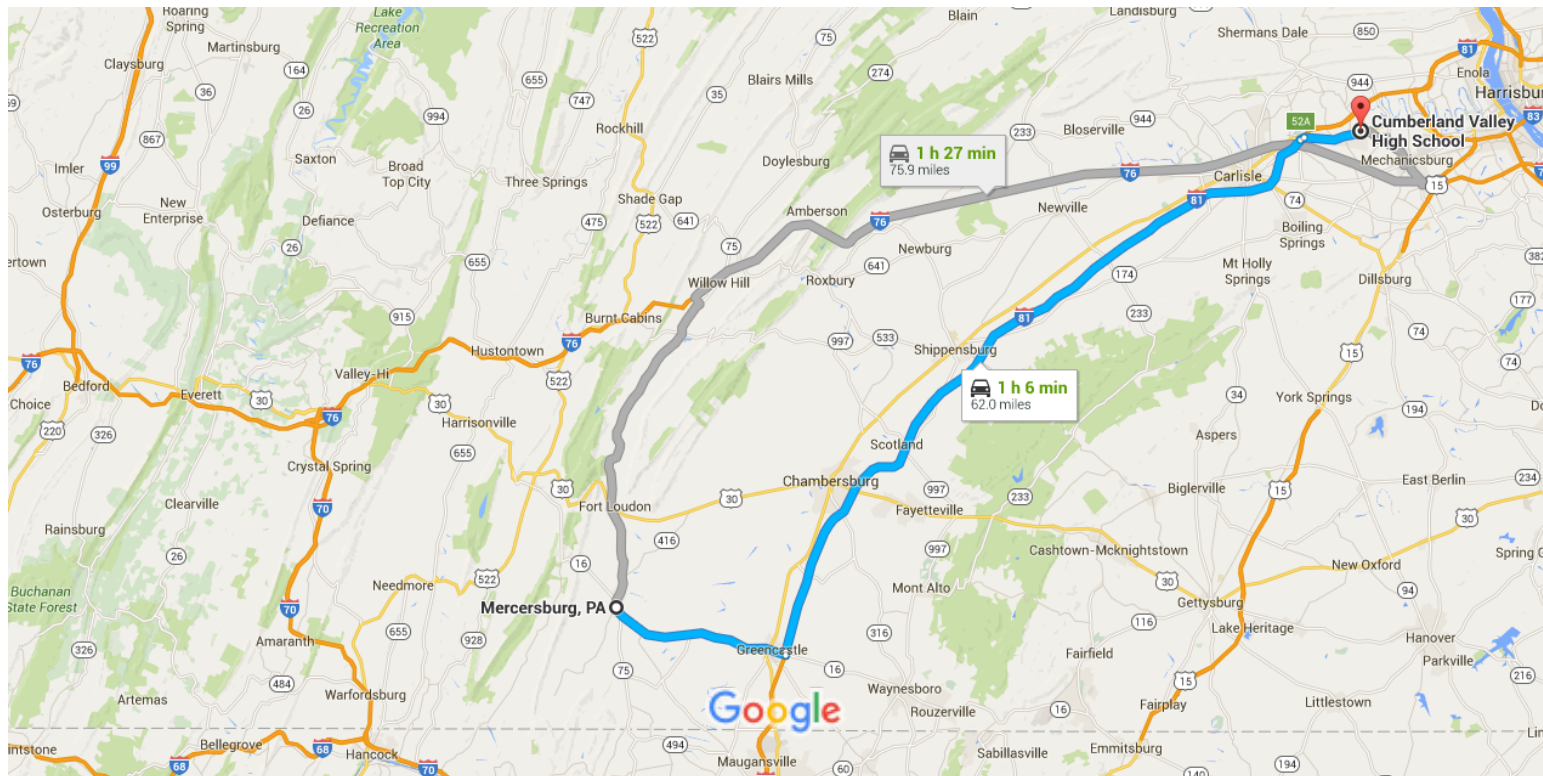

Mercersburg, PA to Cumberland Valley High School

Drive 62.0 miles, 1 h 6 min

Map data ©2016 Google 5 mi

Mercersburg, PA

Get on I-81 N in Antrim Township from PA-16 E/Buchanan Trail W

- ↑ 1. Head north toward E Seminary St 17 min (11.4 mi)

- ↶ 2. Turn left onto E Seminary St 125 ft

- ↶ 3. Turn left at the 1st cross street onto PA-16 E/Buchanan Trail W/S Main St 226 ft

 - [i](#) Continue to follow PA-16 E/Buchanan Trail W 11.2 mi

- ⤴ 4. Turn left to merge onto I-81 N toward Chambersburg 0.2 mi

Follow I-81 N to US-11 N in Middlesex Township. Take exit 52A from I-81 N

- ⤴ 5. Merge onto I-81 N 42 min (46.7 mi)

- 46.5 mi

-  6. Take exit 52A to merge onto US-11 N toward New Kingstown 0.3 mi

Follow US-11 N to your destination in Silver Spring Township

-  7. Merge onto US-11 N 8 min (3.8 mi)
-  8. Turn left at Hempt Rd 3.6 mi
 Restricted usage road
-  9. Turn left 0.1 mi
 Destination will be on the right
- 367 ft

Cumberland Valley High School
6746 Carlisle Pike, Mechanicsburg, PA 17050