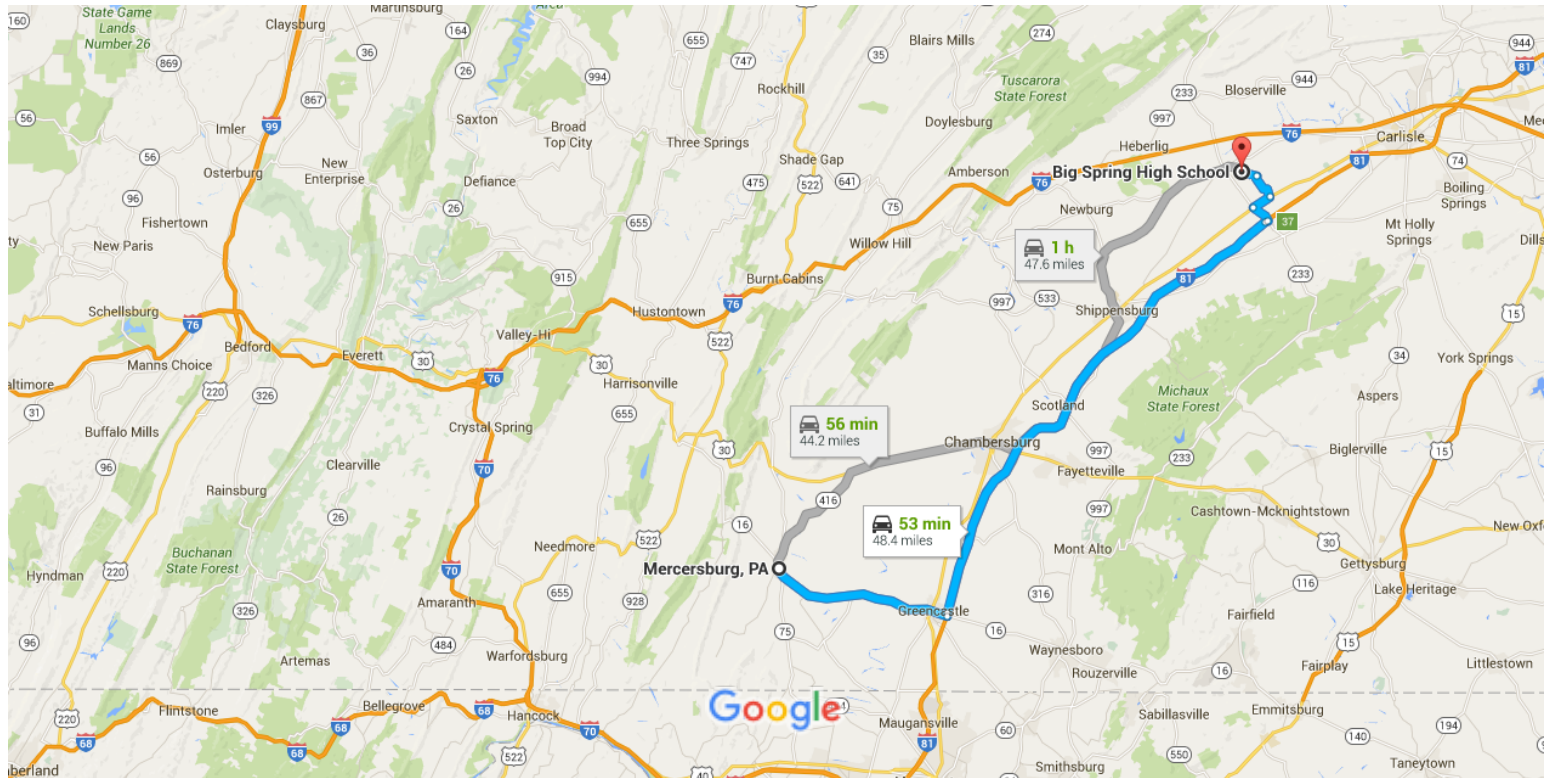

Mercersburg, PA to Big Spring High School

Drive 48.4 miles, 53 min

Map data ©2016 Google 5 mi

Mercersburg, PA

Get on I-81 N in Antrim Township from PA-16 E/Buchanan Trail W

- ↑ 1. Head north toward E Seminary St 17 min (11.4 mi)

- ↶ 2. Turn left onto E Seminary St 125 ft

- ↶ 3. Turn left at the 1st cross street onto PA-16 E/Buchanan Trail W/S Main St 226 ft
i Continue to follow PA-16 E/Buchanan Trail W

- ↶ 4. Turn left to merge onto I-81 N toward Chambersburg 11.2 mi

- ↶ 5. Turn left to merge onto I-81 N toward Chambersburg 0.2 mi

Follow I-81 N to PA-233 N in Penn Township. Take exit 37 from I-81 N

- ↶ 5. Merge onto I-81 N 28 min (32.0 mi)

- ↶ 6. Take exit 37 for PA-233 toward Newville 31.8 mi

 6. Take exit 3 / 101 PA-233 toward Newville 0.2 mi

Take Graham Rd to Mt Rock Rd in West Pennsboro Township

9 min (5.0 mi)

 7. Turn left onto PA-233 N 1.2 mi

 8. Turn right onto US-11 N 1.2 mi

 9. Turn left onto Graham Rd 1.6 mi